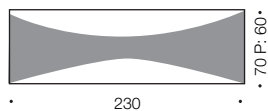

Measurements

Codes

VERNA EX10-TN84

Colours

Titan

Product Approvals